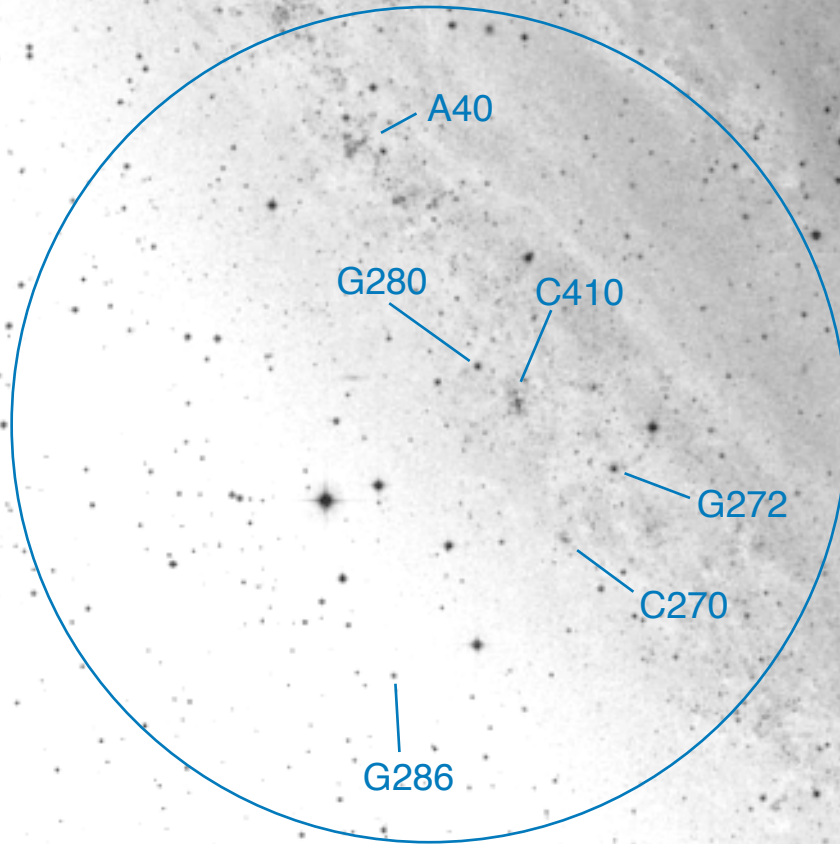

N

G280 = SKHB 280 = Bol 225 14.3v
G272 = SKHB 272 = Bol 218 14.75v
G222 = SKHB 272 = Bol 171 15.22v
G229 = SKHB 229 = Bol 178 15.04v
G230 = SKHB 230 = Bol 179 15.24v
G286 = SKHB 286 = Bol 232 15.5v
G233 = SKHB 233 = Bol 182 15.38v
G213 = SKHB 213 = Bol 158 14.68v

G229

G230

G222

G233

G213

M-31 Chart IV

Circle is 18'

Image size is 30.3' x 42.2'