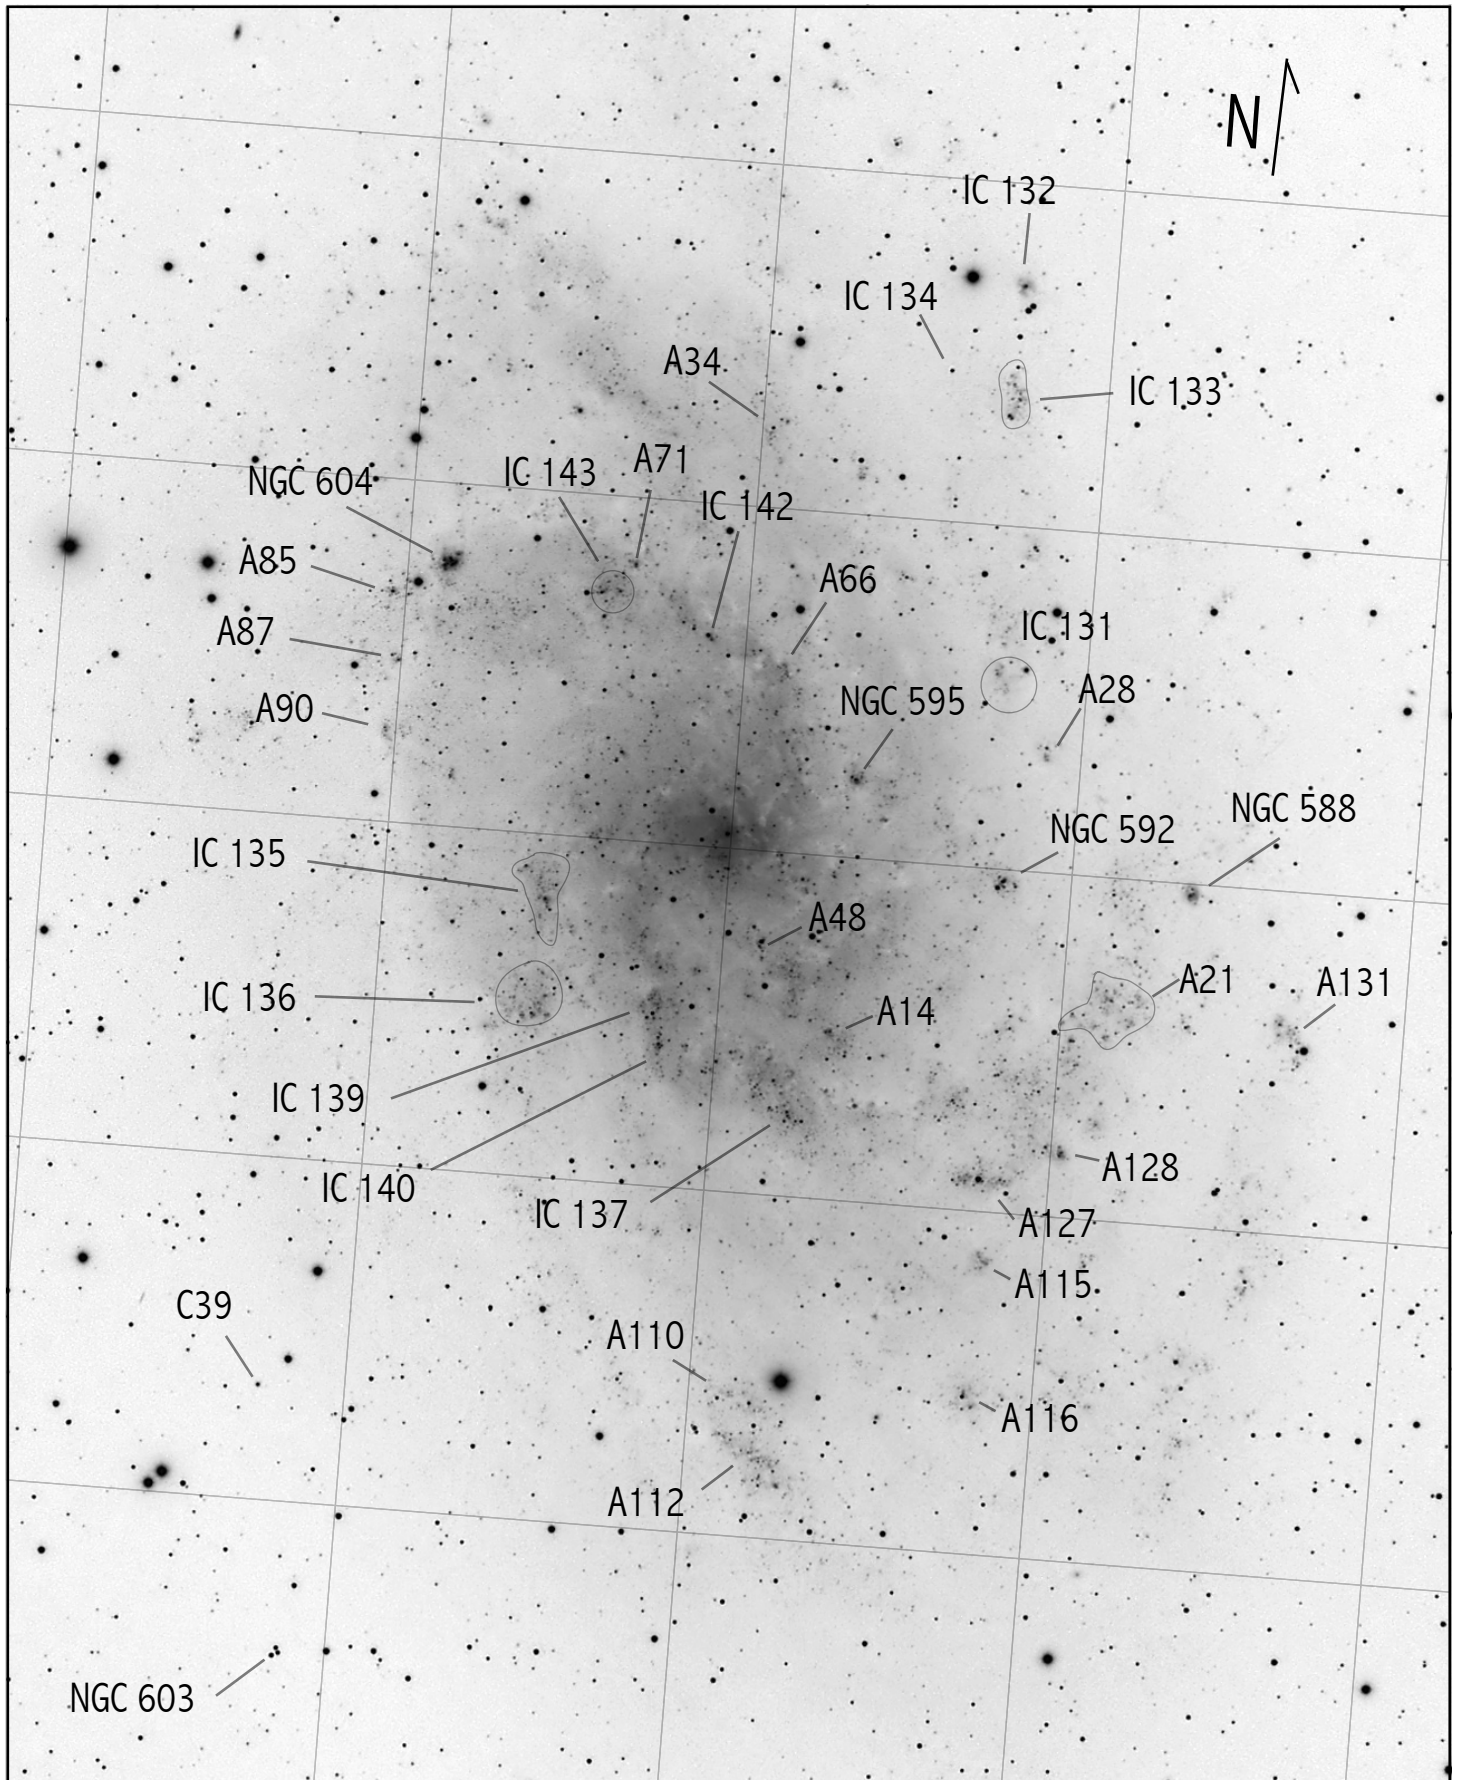

# M33 HII Regions, star clouds, and other objects

Image by Ray Galak

10 arc-minute grid