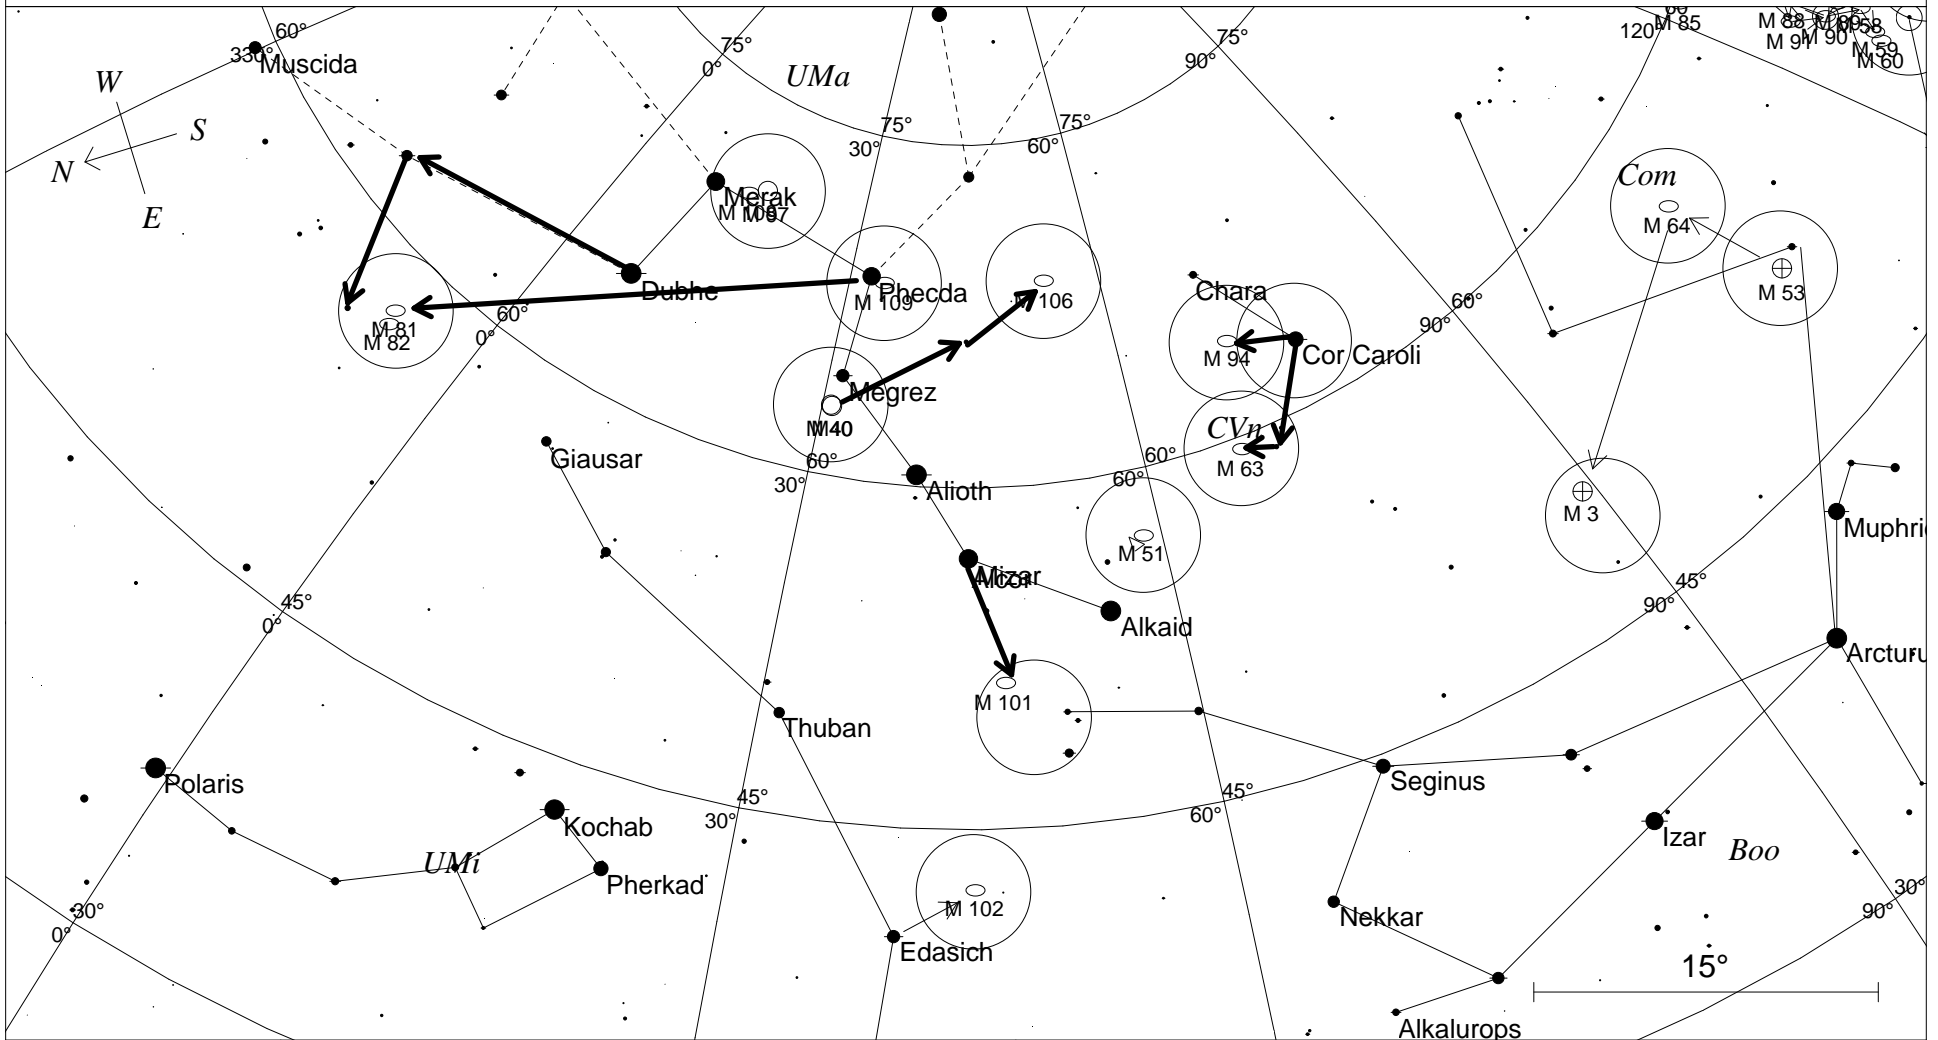

### Figure 23 - Visual Uma and Cvn

STARS		SYMBOLS		FOV Circle 5°
● <2	• 4.5	● Multiple star	☐ Dark nebula	△ Radio source
● 2.5	• 5	○ Variable star	⊕ Globular cluster	× X-ray source
● 3	• >5.5	☄ Comet	○ Open cluster	○ Other object
● 3.5		☉ Galaxy	○ Planetary nebula	
• 4		☐ Bright nebula	☉ Quasar	

Local Time: 22:30:00 25-Mar-2006      UTC: 06:30:00 26-Mar-2006      Sidereal Time: 10:38:04  
 Location: 37° 11' 15" N 121° 33' 0" W      RA: 13h13m27s Dec: +54° 34' Field: 45.0°      Julian Day: 2453820.7708